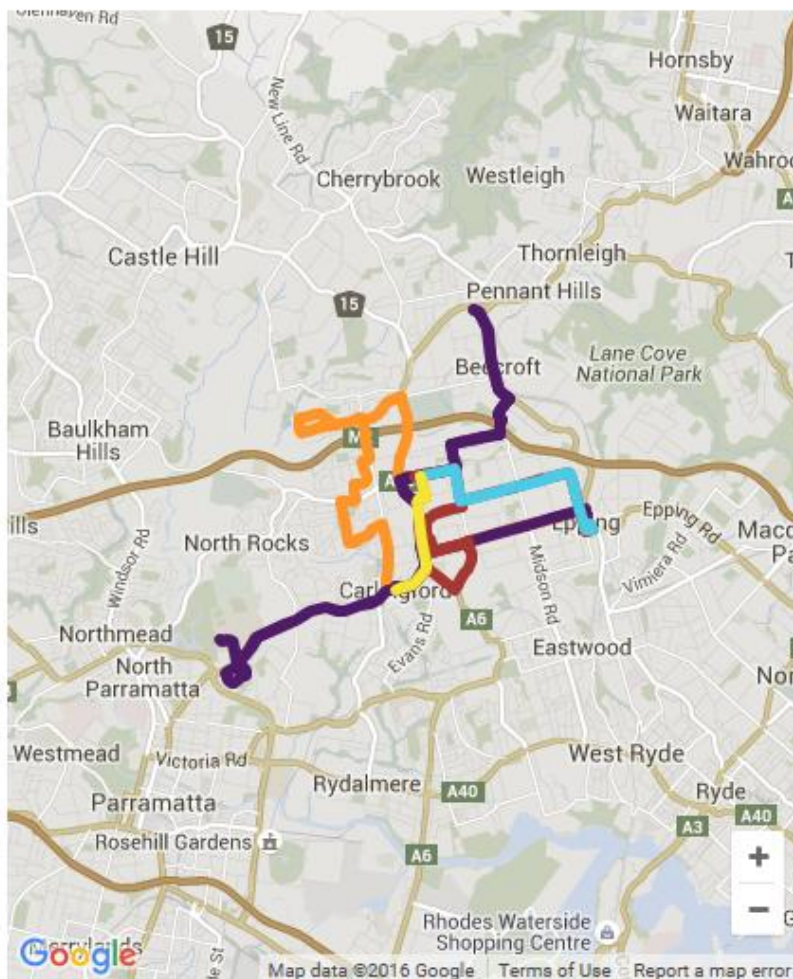

Carlingford High School Bus Routes

STA BUSES

Carlingford High School

Current from 24th January 2016

Select a school route

724 [St. Gerards Carlingford to Epping Stn - Beecroft Rd](#)

726 [Carlingford Station to Mount Saint Benedict High](#)

[Epping Stn - Beecroft Rd to Mount Saint Benedict High](#)

739 [Carlingford High to Epping Stn - Beecroft Rd](#)

740 [Carlingford High to Carlingford Station](#)

741 [Carlingford High to Epping Stn - Beecroft Rd](#)

Carlingford High School

Route 724

Current from 24th January 2016

[Skip to map](#) | [Print](#)

Days of Operation:

m - Monday, u - Tuesday, w - Wednesday, t - Thursday, f - Friday

No AM Services operate on this route

Route 726

Current from 24th January 2016

[Skip to map](#) | [Print](#)

Days of Operation:

m - Monday, u - Tuesday, w - Wednesday, t - Thursday, f - Friday

AM Services

Days of Operation	muwtf	muwtf
Trip Note	-	-
Epping Stn - Beecroft Rd	07:33	-
Carlingford Station	07:43	-
Tara Girls School	07:51	-
Carlingford Station	08:01	08:10
Carlingford High	08:11	08:20
Murray Farm & Orchard Rd	08:14	08:23
Mount Saint Benedict High	08:23	08:32