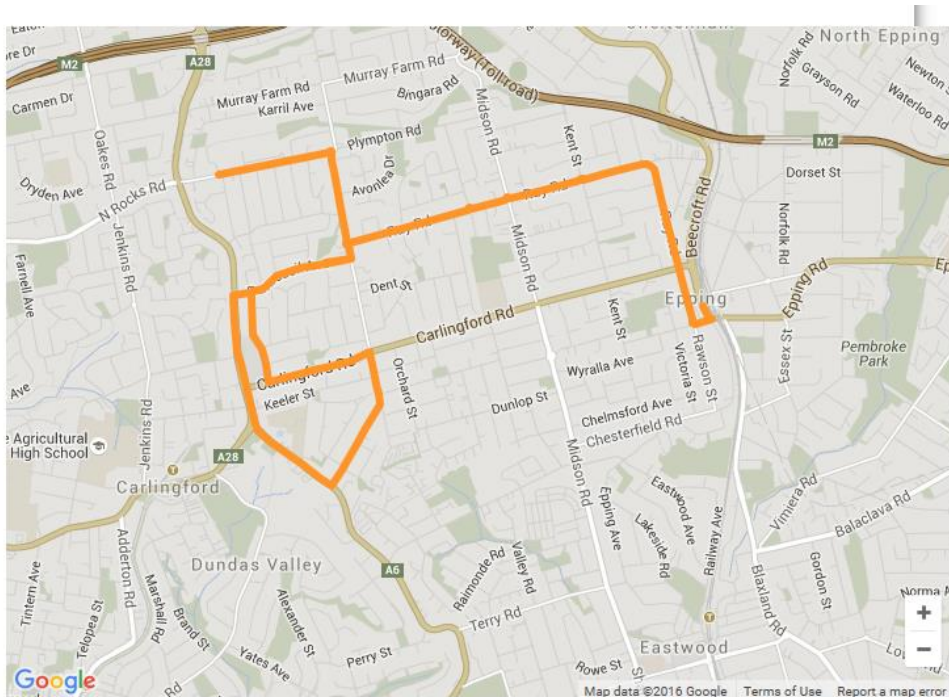

[Epping Stn - Beecroft Rd to Mount Saint Benedict High](#)

739 [Carlingford High to Epping Stn - Beecroft Rd](#)

740 [Carlingford High to Carlingford Station](#)

741 [Carlingford High to Epping Stn - Beecroft Rd](#)

Carlingford High School

Route 724

Current from 24th January 2016

[Skip to map](#) | [Print](#)

Days of Operation:

m - Monday, u - Tuesday, w - Wednesday, t - Thursday, f - Friday

No AM Services operate on this route

PM Services

Days of Operation	muwtf
Trip Note	-
St. Gerards Carlingford	15:25
Carlingford High	15:26
Carlingford Court	15:31
Ray Rd & Ridge St	15:41
Epping Stn - Beecroft Rd	15:50

Carlingford High School

Route 726

Current from 24th January 2016

[Skip to map](#) | [Print](#)

Days of Operation:

m - Monday, u - Tuesday, w - Wednesday, t - Thursday, f - Friday

AM Services

Days of Operation	muwtf	muwtf
Trip Note	-	-
Epping Stn - Beecroft Rd	07:33	-
Carlingford Station	07:43	-
Tara Girls School	07:51	-
Carlingford Station	08:01	08:10
Carlingford High	08:11	08:20
Murray Farm & Orchard Rd	08:14	08:23
Mount Saint Benedict High	08:23	08:32