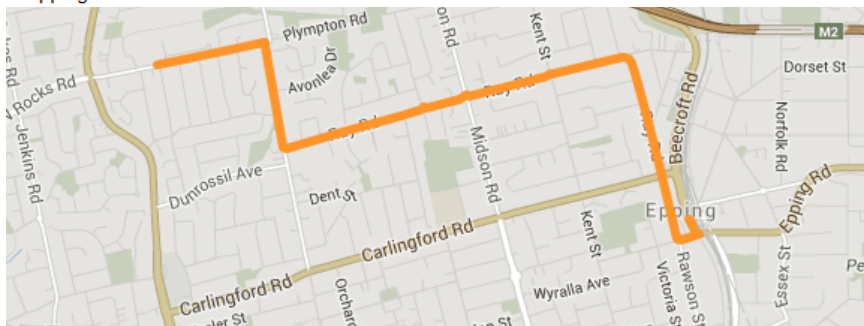

No AM Services operate on this route

PM Services

Days of Operation	-u---	m-wtf
Trip Note	-	-
Carlingford High	14:30	15:15
Carlingford Station	14:37	15:22

Carlingford High School

Route 741

Current from 24th January 2016

[Skip to map](#) | [Print](#)

Days of Operation:

m - Monday, u - Tuesday, w - Wednesday, t - Thursday, f - Friday

No AM Services operate on this route

PM Services

Days of Operation	-u---	m-wtf
Trip Note	-	-
Carlingford High	14:50	15:34
Epping Stn - Beecroft Rd	15:02	15:46