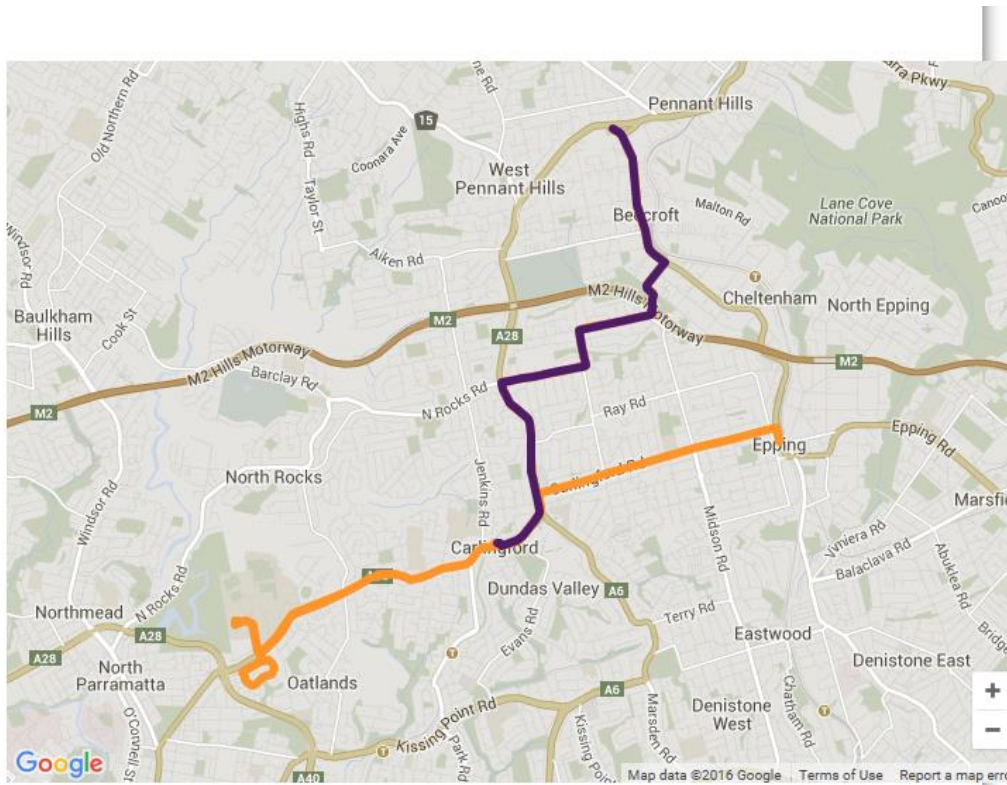

PM Services

Days of Operation	muwtf
Trip Note	-
St. Gerards Carlingford	15:25
Carlingford High	15:26
Carlingford Court	15:31
Ray Rd & Ridge St	15:41
Epping Stn - Beecroft Rd	15:50

Carlingford High School

Route 726

Current from 24th January 2016

[Skip to map](#) | [Print](#)

Days of Operation:

m - Monday, u - Tuesday, w - Wednesday, t - Thursday, f - Friday

AM Services

Days of Operation	muwtf	muwtf
Trip Note	-	-
Epping Stn - Beecroft Rd	07:33	-
Carlingford Station	07:43	-
Tara Girls School	07:51	-
Carlingford Station	08:01	08:10
Carlingford High	08:11	08:20
Murray Farm & Orchard Rd	08:14	08:23
Mount Saint Benedict High	08:23	08:32

PM Services

Days of Operation	-u---	m-wtf
Trip Note	1	2
Carlingford High	14:30	15:17
Carlingford Station	14:37	15:24
Murray Farm & Oakes Rd	14:48	15:35
Eaton & Oakes Rd	14:50	15:37
Range Rd & Stanton Dr	14:53	15:40
Eaton & Oakes Rd	14:57	15:44
Carlingford Court	15:07	15:54
Epping Stn - Beecroft Rd	15:17	16:04