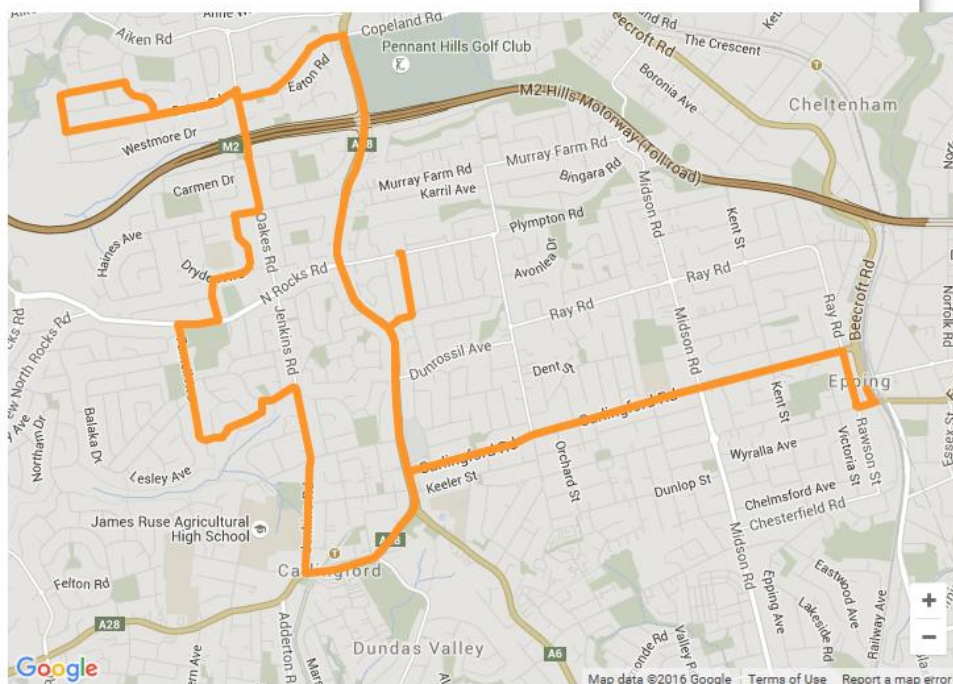

Carlingford High School

Route 739

Current from 24th January 2016

[Skip to map](#) | [Print](#)

Days of Operation:

m - Monday, u - Tuesday, w - Wednesday, t - Thursday, f - Friday

No AM Services operate on this route

PM Services

Days of Operation	-u---	m-wtf
Trip Note	1	2
Carlingford High	14:30	15:17
Carlingford Station	14:37	15:24
Murray Farm & Oakes Rd	14:48	15:35
Eaton & Oakes Rd	14:50	15:37
Range Rd & Stanton Dr	14:53	15:40
Eaton & Oakes Rd	14:57	15:44
Carlingford Court	15:07	15:54
Epping Stn - Beecroft Rd	15:17	16:04

Trip 1: First Set Down Carlingford Station

Notes: 2: First Set Down Carlingford Station